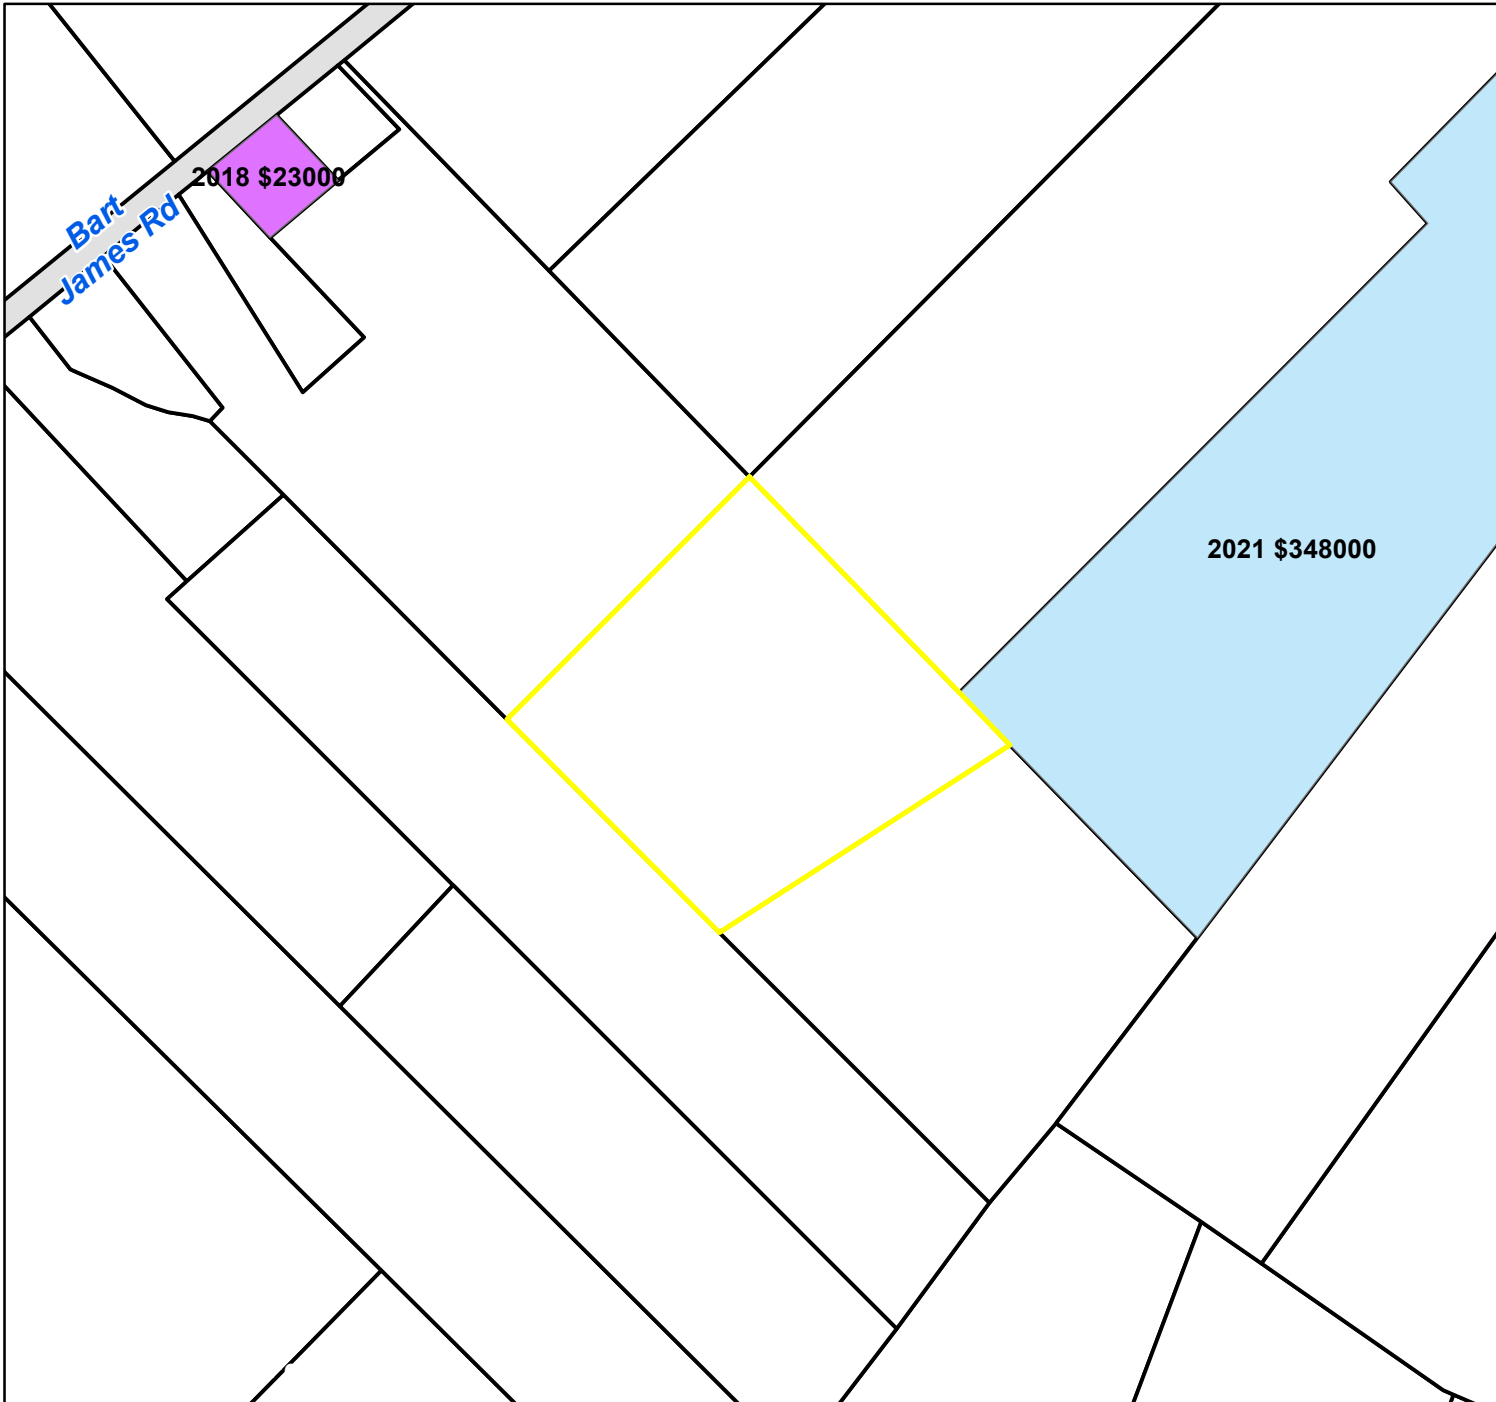

Pasquotank County, NC

Parcel ID: 8940 425341

Map: P97-23B

LOT: 0

0000 BART JAMES RD
BRIGHT, CAROLYN O REV TRUST

4008 SORRELL BROTHERS CT
RALEIGH NC 27603

Deed Book: 1458
Deed Page: 836
Date: 20220705

Land Value: 36800
Ag Value: 11100
Bldg Value: 0
Total Value: 11100

Taxed Acres: 10.27

PASQUOTANK
COUNTY NC

Date: 3/1/2023

Property Ownership/
Lines as of January 1, 2023

NOT A SURVEY

This map was created from historic maps, recorded deeds and surveys.
It CAN NOT be used to convey land, settle land disputes or build fences.